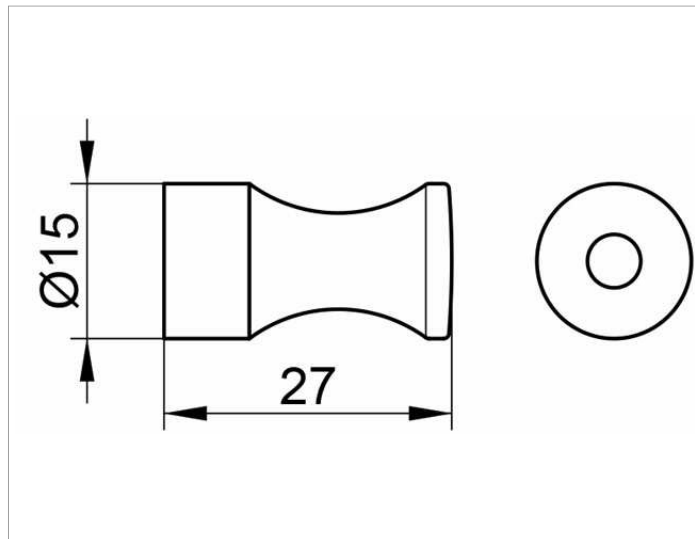

Smart.2
1471401000 Towel hook

PRODUCT

DRAWING

SURFACE
chrome-plated